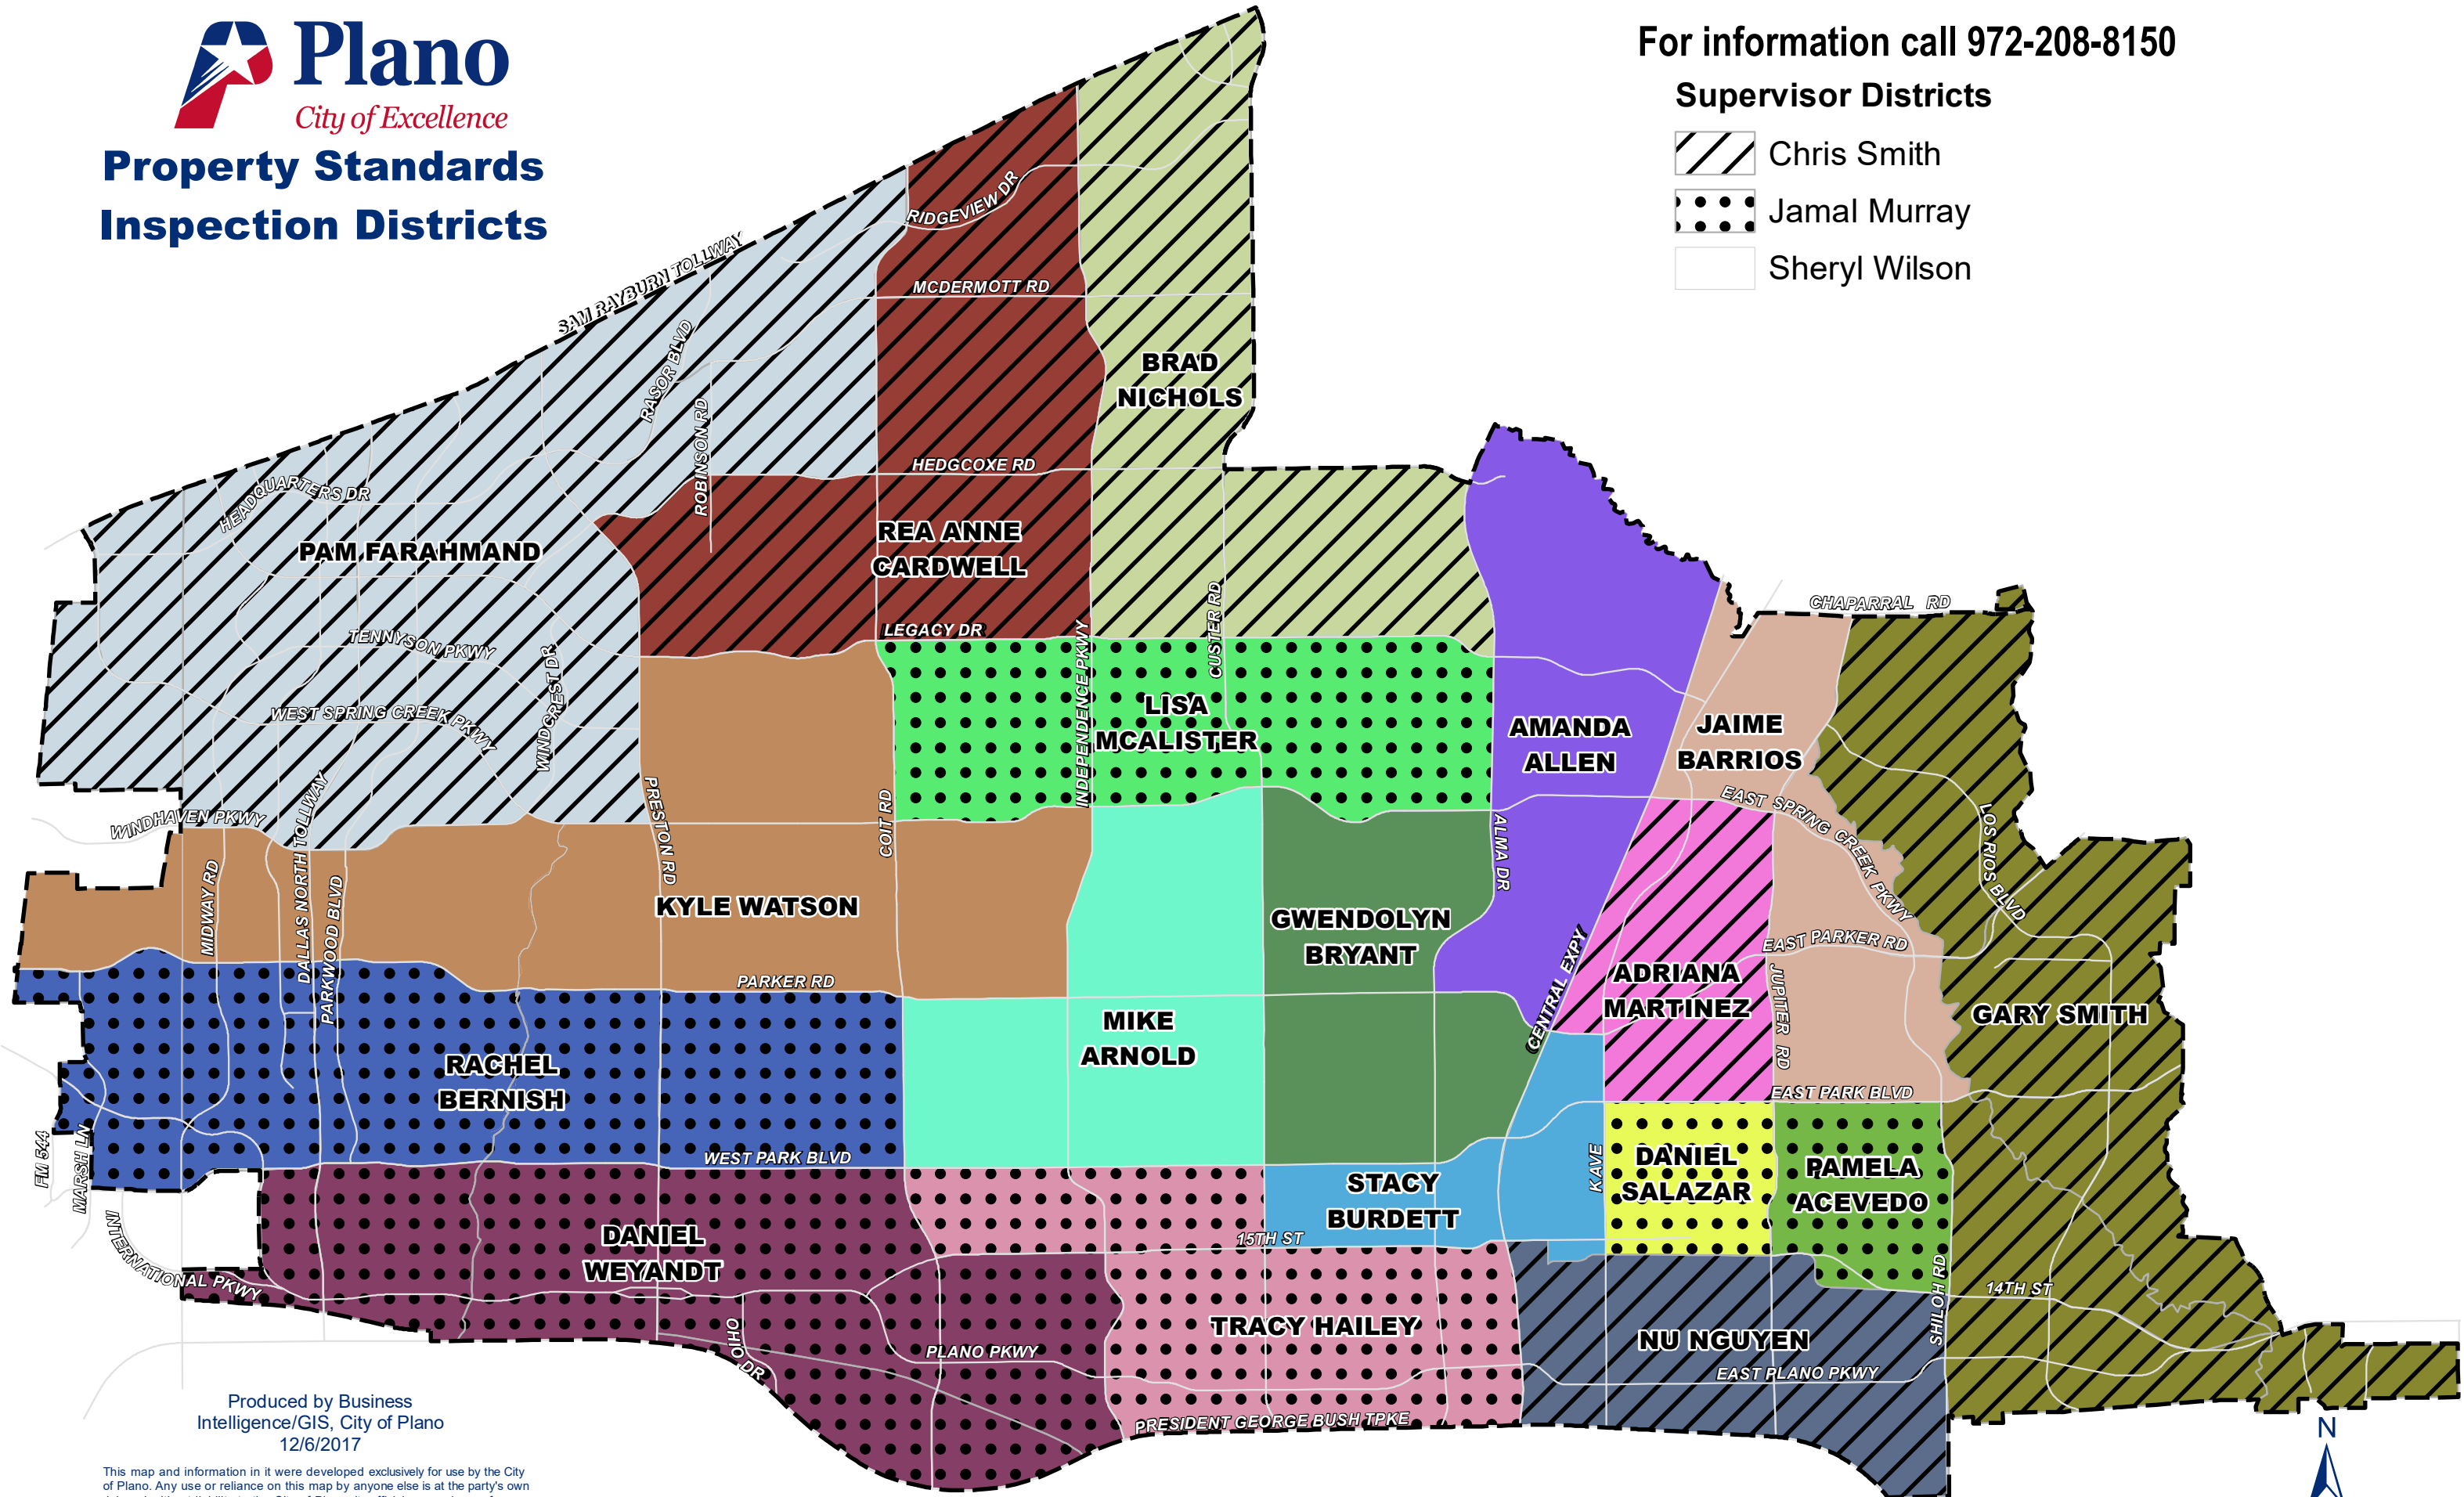

## Supervisor Districts

 Chris Smith

 Jamal Murray

 Sheryl Wilson

Produced by Business Intelligence/GIS, City of Plano  
12/6/2017

This map and information in it were developed exclusively for use by the City of Plano. Any use or reliance on this map by anyone else is at the party's own risk and without liability to the City of Plano, its officials or employees for any discrepancies, errors, or variances which may exist.

sharif\_12/6/2017\_S:\GIS\_Shared\Neighborhood\_Services\EmployeeDistricts\MXD\EmployeeDistricts\_NUS.mxd